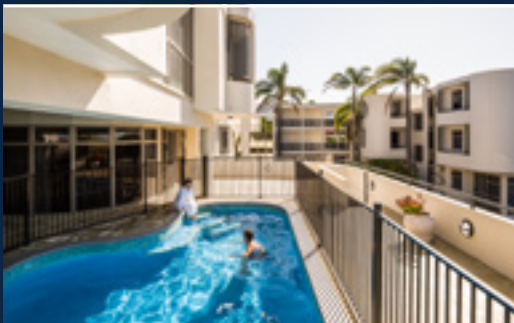

Phone +64 9 486 1069
Email: info@carmorehoteltakapuna.co.nz
2 Rewiti Avenue, Takapuna
Auckland, New Zealand
carmorehoteltakapuna.co.nz